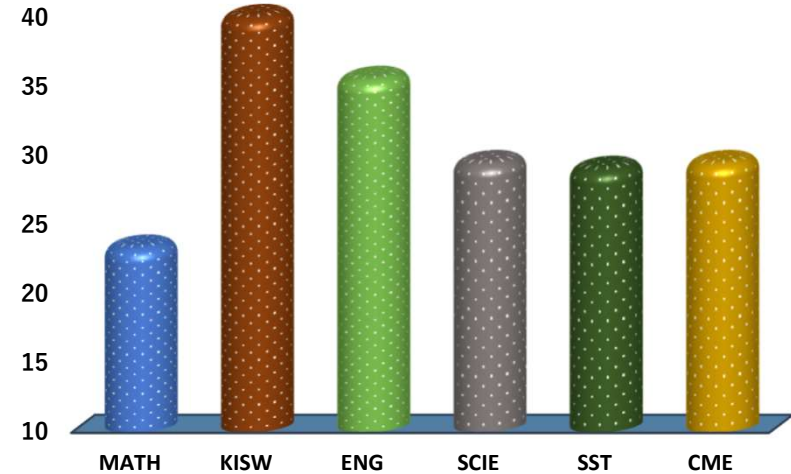

ST.CATHERINE

REGION: MARA

SCHOOL AVERAGE

31.1

DISTRICT: TARIME V

SUBJECT AND GRADE PERFORMANCE ANALYSIS

SUBJECT RANKING

KISWAHILI	39.9	80%	1
ENGLISH	35.5	71%	2
CIVIC AND MORAL EDUCATION	29.5	59%	3
SCIENCE	29.4	59%	4
SOCIAL STUDIES	29.0	58%	5
MATHEMATICS	23.3	47%	6

SUBJECT GRADE ANALYSIS

SUBJECT/GRADE	A	B	C	D	E
MATHEMATICS	2	6	10	10	3
KISWAHILI	15	15	1	0	0
ENGLISH	9	16	5	1	0
SCIENCE	3	11	13	4	0
SOCIAL STUDIES	2	10	15	4	0
CIVIC AND MORAL	3	11	13	4	0

OVERALL GRADE ANALYSIS

A	2	31	6%
B	15		48%
C	13		42%
D	1		3%
E	0		0%

CHART SUBJECT ANALYSIS

BOYS VS GIRLS PERFORMANCE

	SAT		SAT	31
	13		18	
	63%		62%	

REGISTERED	32	100%
SEATED	31	97%
ABSENTEES	1	3%
PASSED	30	94%
FAILED	1	3%